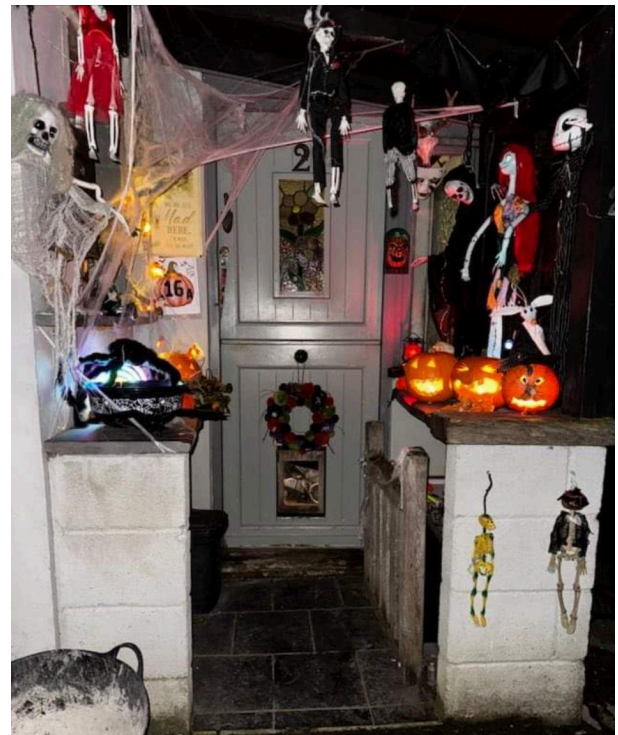

December

Fri 6 PTA Christmas Fair
Wed 18 Christmas Pantomime
Wed 18 Christmas Dinner Day
Fri 20 End of term
Mon 23 - Fri 3 Christmas Holidays

January

Mon 6 Inset Day

Halloween PTA Halloween Trail

Well done to Ivy Miller in Year 6 who is the winner of the PTA Halloween House Hunt competition.